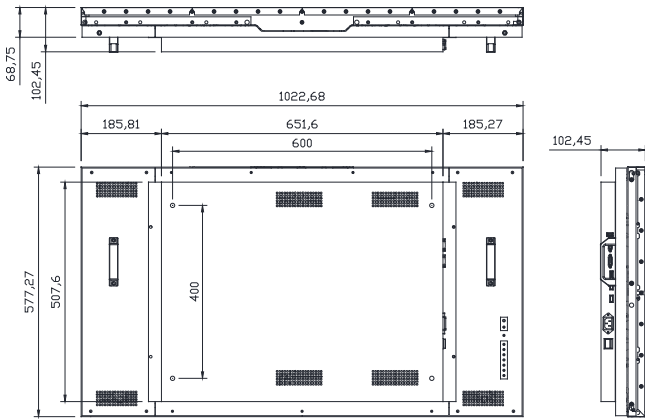

CIMA DIGITEC Digital Display Evolving to New and Larger Dimension

46 inch CL-46GMH11_21

Real Application

Dimension

Native UHD Daisy chaining through HDMI Port

HDMI Daisy chain

1920 x 1080 FHD	1920 x 1080 FHD
1920 x 1080 FHD	1920 x 1080 FHD

All CIMA videowalls are capable of daisy chaining UHD (3840x2160) resolution. So, all customers can enjoy UHD content without having to purchase additional equipment.

Ultra Narrow Bezel

46" Ultra Narrow Bezel 3.5mm video wall displays create visually stunning digital wall that is easily installed, maintained and managed.

< The fire risk due to high internal temperature, Monitor will be turned off >

[Auto Power-off]

Specification / CL-46GMH11_21

PANEL		Operation	
Screen Size	46"	Operating Temperature	0°C ~ 50°C
Seam size(Bezel to Bezel)	3.5mm	Humidity	35% ~ 75%
Aspect Ratio	16 : 9	Life Time	60,000 hrs
Native Resolution(Super narrow)	1,920 x 1,080	Power Input Condition	
Brightness	700cd / m ² 500cd / m ²	Input Voltage	AC 100V to AC240V
Contrast Ratio	3,500 : 1	Normal Frequency	50/60Hz
Viewing Angle(H x V)	178 x 178	Physical Specification	
Response Time	8ms	Dimension(W x H x D)	1,022.68 x 577.27 x 102.45(mm)
Color Depth	16.7M	Weight	27kg
Power Consumption	Max : 185W(10) 160W(20)	VESA Standard Mount Interface	600 x 400
Connectivity		Accessory	
In/Out connection(Daisy Chain)		Accessory	Remote Controller, Power Cable, User Manual, HDMI Cable, RS-232C Cable
HDMI In/Out	1/1	Optional Accessory	Wall mount bracket, Stand floor
DP In	1		
RS-232C In/Out	1/1		
USB (Service port)	1		
RJ45 In (Option)	1		
HD-SDI In/Out (Option)	1/1		