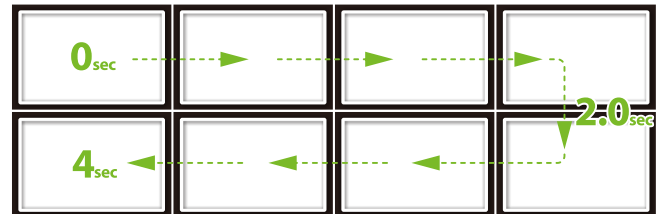

Overload Protection

To enable more stable system management, Cima MLED minimized overload of electric current by sequential power supply rather than simultaneous power supply.

Anti Fire System

All models of CIMA MLED has Anti Fire System inside. As there are some causes of heat and high temperature such as internal environment, long time use, and multiple connections of various units, Anti Fire system prevents increase of temperature for user's safety. (Warning message and automatic power off at certain temperature).

< High internal temperature of the screen, There is a risk of fire >

- If the internal temperature rises up to 85°C(185°F), below message will automatically appear.(Warning Message)
- If the internal temperature reaches up to 90°C(194°F), monitor will be turned off automatically after displaying below message for 30 seconds. (If the temperature decreases under 85°C(185°F), the warning message disappears)

< The fire risk due to high internal temperature, Monitor will be turned off >

[Auto Power-off]

Specification / CL-46GMH11_21

PANEL		Operation	
Screen Size	46"	Operating Temperature	0°C ~ 50°C
Seam size(Bezel to Bezel)	3.5mm	Humidity	35% ~ 75%
Aspect Ratio	16 : 9	Life Time	60,000 hrs
Native Resolution(Super narrow)	1,920 x 1,080	Power Input Condition	
Brightness	700cd / m² 500cd / m²	Input Voltage	AC 100V to AC240V
Contrast Ratio	3,500 : 1	Normal Frequency	50/60Hz
Viewing Angle(H x V)	178 x 178	Physical Specification	
Response Time	8ms	Dimension(W x H x D)	1,022.68 x 577.27 x 102.45(mm)
Color Depth	16.7M	Weight	27kg
Power Consumption	Max : 185W(10) 160W(20)	VESA Standard Mount Interface	600 x 400
Connectivity		Accessory	
In/Out connection(Daisy Chain)		Accessory	Remote Controller, Power Cable, User Manual, HDMI Cable, RS-232C Cable
HDMI In/Out	1/1	Optional Accessory	Wall mount bracket, Stand floor
DP In	1		
RS-232C In/Out	1/1		
USB (Service port)	1		
RJ45 In (Option)	1		
HD-SDI In/Out (Option)	1/1		

▶ The specification could be changed without prior notice ◀