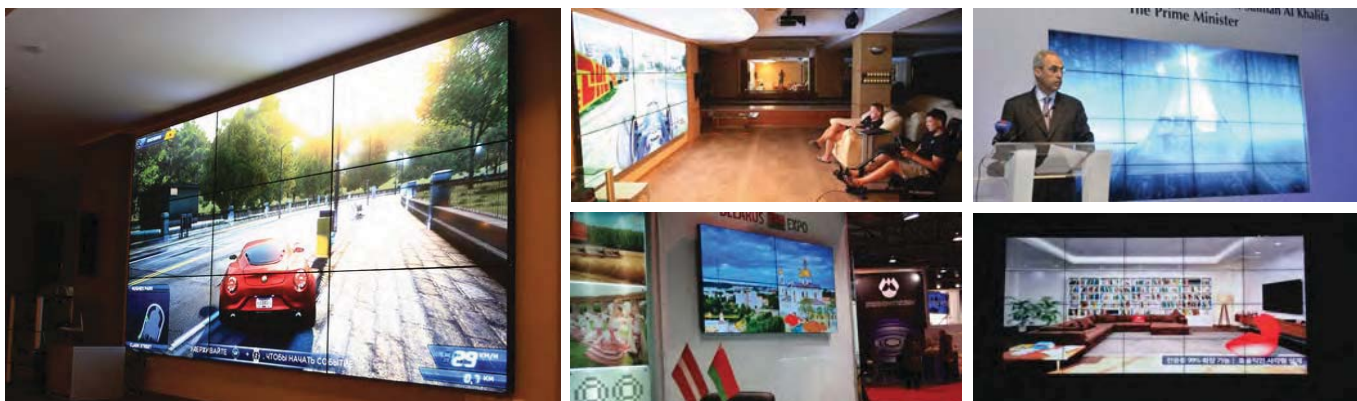

CIMA DIGITEC Digital Display Evolving to New and Larger Dimension

46 inch CL-46GMH11_21

Real Application

Dimension

Native UHD Daisy chaining through HDMI Port

HDMI Daisy chain

1920 x 1080 FHD	1920 x 1080 FHD
1920 x 1080 FHD	1920 x 1080 FHD

All CIMA videowalls are capable of daisy chaining UHD (3840x2160) resolution. So, all customers can enjoy UHD content without having to purchase additional equipment.

Ultra Narrow Bezel

46" Ultra Narrow Bezel 3.5mm video wall displays create visually stunning digital wall that is easily installed, maintained and managed.