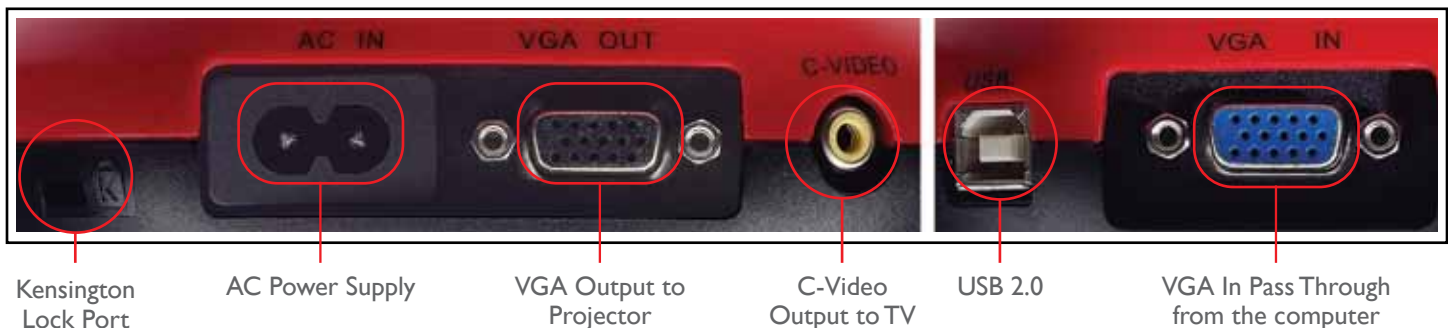

INPUT/OUTPUT

Power Supply: Built-in, 100-240 VAC, auto switching
VGA In: Active pass-through from the computer
VGA Out: VGA output to the projector
Internal Memory Capacity: Up to 9 JPEG images
USB Support: USB 2.0
C-Video: RCA Jack

SOFTWARE

Software: Included. Supports PC Windows 2000, XP, Vista and Mac OSX 10 and above.
USB Driver: Supports WIA and TWAIN for integration with interactive whiteboards including Promethean™, SMART™, Hitachi Starboard™, Mimio™, and others.

SECURITY

Anti-Theft: Kensington lock port

ACCESSORIES

Standard: VGA cable, USB cable, C-Video cable, remote control
Optional: Padded carrying case, RS-232 adapter, light box

OPERATION FUNCTIONS

Auto Exposure: Yes
Auto White Balance: Yes
Photo/Text Mode: Choose photo/text mode
Image Mode: Choose normal/gray scale/film
Image Capture: Capture images to internal memory or to the computer via USB connection
Video Recording: Yes, via USB by using Lumens' software
Freeze: Yes
Slide Show: Manual play back of saved JPEG images
Image Flip: 0, 180 degrees
Annotation: Yes, by using Lumens' software

OTHER

Weight: 4.84 lbs
Dimension: 15.76" x 5.53" x 14.9" (L x W x H)
Warranty: 5-year unlimited warranty including consumables
Express Replacement: Advanced replacement program available

COMPLIANCE

Lumens visual presenters are compliant with these important standards: of FCC-EMI, cUL, CE-EMC, CE-LVD, RoHS, and WEEE.

I/O PHOTO

Lumens™
Inspired Learning

Lumens Integration, Inc.
4116 Clipper Court
Fremont, CA. 94538
Phone: (510) 252-0200
Fax: (510) 252-1389
www.lumens.com

Lumens Europe BVBA
Assesteenweg 65.
1740 Ternat, Belgium
Phone: +32 (0)2 462 61 50
Fax: +32 (0)2 462 61 53
www.lumens.com.tw